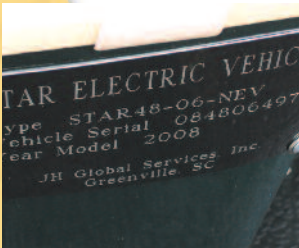

Star Series Electric Vehicles

Model: Low Speed Vehicles (LSV)

- Registered LSV (NEV) manufacturer at National Highway Traffic Safety Administration, WMI: 1J9/342.
- Complied with Federal Motor Vehicle Safety Standards (FMVSS) 49 CFR 571.500
- Registered LSV (NEV) manufacturer in multiple states
- 17-digits unique VIN number
- 20mph-25mph maximum speed
- SAE certified automotive windshield (AS5)
- DOT tires
- Rear view mirrors on both sides
- SAE certified retractable seat belts for each passenger
- Curtis battery indicator
- Horn, reverse beep, parking brake
- Head lights, taillights, brake lights, turn signals
- 48V to 12V voltage reducer for all accessories
- Aluminum diamond plate or Stainless steel side rails
- Automatic battery charger included
- Two-year limited warranty
- Available in 2, 4 and 6 passengers